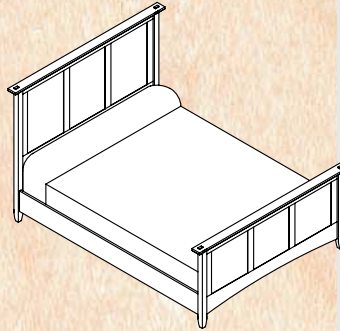

Full Bed
1920200C
56"W x 85"D x 48"H

Queen Bed
1930200C
63"W x 91"D x 48"H

King /w Center Support
1940200C
78"W x 91"D x 48"H

**Magic Bed
*Low footboard**

Haystack Bed

Twin Bed
9201200C
44"W x 80"D x 47"H

Full Bed
9202200C
59"W x 80"D x 49"H

Queen Bed
9203200C
65"W x 86"D x 49"H

**Haystack Bed
*Low footboard**

King /w Center Support
9204200C
81"W x 86"D x 49"H

Cal. King /w Center Support
9205200C
77"W x 89"D x 49"H

*All beds available with low footboard option -
Add LF to end of item number to specify low footboard

Strasburg Bed

Full Bed
9422200C
59"W x 80"D x 52"H

Queen Bed
9423200C
65"W x 86"D x 52"H

King /w Center Support
9424200C
81"W x 86"D x 52"H

Cal. King /w Center Support
9425200C
77"W x 89"D x 52"H

Hanover Bed