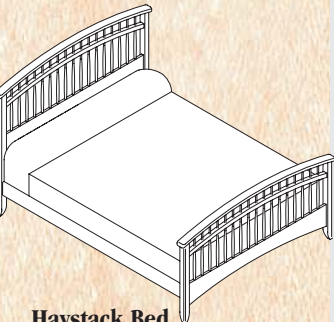

King /w Center Support
0940200C
81"W x 85"D x 48"H

Cal. King /w Center Support
0950200C
77"W x 88"D x 48"H

Magic Bed

Twin Bed
1910200C
41"W x 85"D x 48"H

Day Bed 2 footboards,
No Headboards
1910200NHC
41"W x 85"D x 34"H

Full Bed
1920200C
56"W x 85"D x 48"H

Queen Bed
1930200C
63"W x 91"D x 48"H

King /w Center Support
1940200C
78"W x 91"D x 48"H

**Magic Bed
*Low footboard**

Haystack Bed

Twin Bed
9201200C
44"W x 80"D x 47"H

Full Bed
9202200C
59"W x 80"D x 49"H