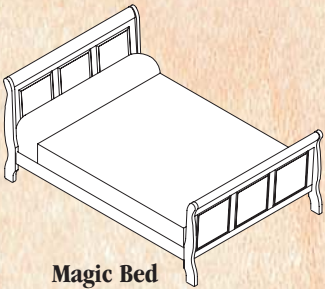

Full Bed
0720200C
56"W x 86"D x 48"H

Queen Bed
0730200C
63"W x 91"D x 48"H

King /w Center Support
0740200C
78"W x 91"D x 48"H

Cal. King /w Center Support
0750200C
74"W x 95"D x 48"H

Caspian Bed
***Low footboard**

The Shaker Home Collection comes in Natural Cherry only.

Ellen Bed

Twin Bed
0910200C
44"W x 79"D x 45"H

Full Bed
0920200C
59"W x 79"D x 48"H

Queen Bed
0930200C
66"W x 85"D x 48"H

**Ellen Bed
*Low Footboard**

King /w Center Support
0940200C
81"W x 85"D x 48"H

Cal. King /w Center Support
0950200C
77"W x 88"D x 48"H

Magic Bed

Twin Bed
1910200C
41"W x 85"D x 48"H

Day Bed 2 footboards,
No Headboards
1910200NHC
41"W x 85"D x 34"H

Full Bed
1920200C
56"W x 85"D x 48"H

Queen Bed
1930200C
63"W x 91"D x 48"H

King /w Center Support
1940200C
78"W x 91"D x 48"H

**Magic Bed
*Low footboard**

Haystack Bed

Twin Bed
9201200C
44"W x 80"D x 47"H

Full Bed
9202200C
59"W x 80"D x 49"H