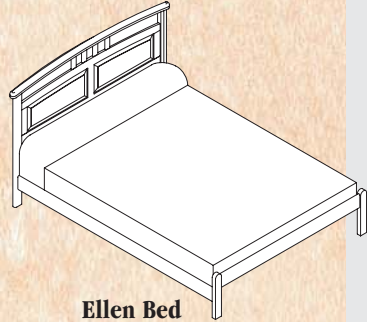

Full Bed
0720200C
56"W x 86"D x 48"H

Queen Bed
0730200C
63"W x 91"D x 48"H

King /w Center Support
0740200C
78"W x 91"D x 48"H

Cal. King /w Center Support
0750200C
74"W x 95"D x 48"H

Caspian Bed
***Low footboard**

The Shaker Home Collection comes in Natural Cherry only.

Ellen Bed

Twin Bed
0910200C
44"W x 79"D x 45"H

Full Bed
0920200C
59"W x 79"D x 48"H

Queen Bed
0930200C
66"W x 85"D x 48"H

**Ellen Bed
*Low Footboard**

King /w Center Support
0940200C
81"W x 85"D x 48"H

Cal. King /w Center Support
0950200C
77"W x 88"D x 48"H

Magic Bed

Twin Bed
1910200C
41"W x 85"D x 48"H

Day Bed 2 footboards,
No Headboards
1910200NHC
41"W x 85"D x 34"H

Full Bed
1920200C
56"W x 85"D x 48"H

Queen Bed
1930200C
63"W x 91"D x 48"H

King /w Center Support
1940200C
78"W x 91"D x 48"H

**Magic Bed
*Low footboard**

Haystack Bed

Twin Bed
9201200C
44"W x 80"D x 47"H

Full Bed
9202200C
59"W x 80"D x 49"H