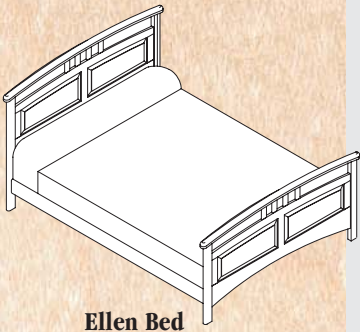

Full Bed
0720200C
56"W x 86"D x 48"H

Queen Bed
0730200C
63"W x 91"D x 48"H

King /w Center Support
0740200C
78"W x 91"D x 48"H

Cal. King /w Center Support
0750200C
74"W x 95"D x 48"H

Caspian Bed
***Low footboard**

The Shaker Home Collection comes in Natural Cherry only.

Ellen Bed

Twin Bed
0910200C
44"W x 79"D x 45"H

Full Bed
0920200C
59"W x 79"D x 48"H

Queen Bed
0930200C
66"W x 85"D x 48"H

**Ellen Bed
*Low Footboard**

King /w Center Support
0940200C
81"W x 85"D x 48"H

Cal. King /w Center Support
0950200C
77"W x 88"D x 48"H

Magic Bed

Twin Bed
1910200C
41"W x 85"D x 48"H

Day Bed 2 footboards,
No Headboards
1910200NHC
41"W x 85"D x 34"H