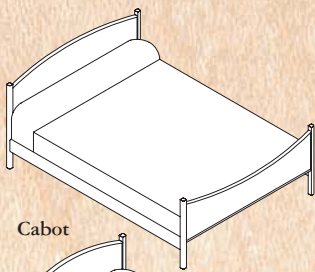

7 Drawer Dresser  
5720  
60"W x 21"D x 34"H

Large Desk Hutch  
5755  
52"W x 13"D x 42"H

Large Desk  
5750  
52"W x 25"D x 30"H

Small Bookcase  
5760  
36"W x 12"D x 48"H

Large Bookcase  
5761  
36"W x 12"D x 72"H

Bow back chair  
4001  
20"W x 17"D x 35"H  
17" seat height

The Newport collection is available in Maple wood in several finishes and finish combinations.  
Refer to Finish Options page in price list for available finishes.