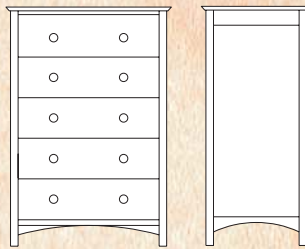

Small Bookcase  
Cinnamon/Harbor

Armoire / Wardrobe  
Cinnamon

Small 5 Drawer Chest  
Cinnamon/Harbor

Landscape Mirror  
Large Accessory Chest  
7 Drawer Dresser  
Harbor/Natural

Small Mirror  
Small Accessory Chest  
2 Over 2 Four Drawer Chest  
Cinnamon/Harbor

Large Desk  
Desk Hutch  
Bow Back Chair  
White/Sundance

Nightstand  
Cinnamon

Large 5 Drawer Chest  
Harbor/Natural

# Newport Collection

Nightstand  
5701  
22"W x 21"D x 24"H

Armoire / Wardrobe  
5705  
41"W x 21"D x 72"H

Small 5 Drawer Chest  
5710  
33"W x 21"D x 46"H

Large 5 Drawer Chest  
5711  
41"W x 21"D x 46"H

Small Mirror  
5770  
30"W x 40"H

Small Accessory Chest  
5780  
35"W x 10"D x 6"H

2 Over 2 Four Drawer Chest  
5715  
41"W x 21"D x 34"H

Landscape Mirror  
5771  
43"W x 40"H

Large Accessory Chest  
5781  
47"W x 10"D x 6"H