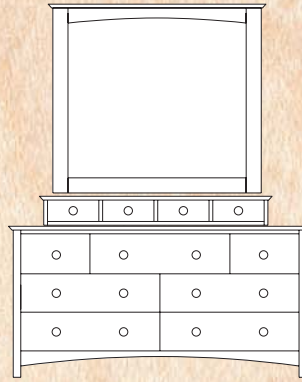

Large Desk  
Desk Hutch  
Bow Back Chair  
White/Sundance

Nightstand  
Cinnamon

Large 5 Drawer Chest  
Harbor/Natural

# Newport Collection

Nightstand  
5701  
22"W x 21"D x 24"H

Armoire / Wardrobe  
5705  
41"W x 21"D x 72"H

Small 5 Drawer Chest  
5710  
33"W x 21"D x 46"H

Large 5 Drawer Chest  
5711  
41"W x 21"D x 46"H

Small Mirror  
5770  
30"W x 40"H

Small Accessory Chest  
5780  
35"W x 10"D x 6"H

2 Over 2 Four Drawer Chest  
5715  
41"W x 21"D x 34"H

Landscape Mirror  
5771  
43"W x 40"H

Large Accessory Chest  
5781  
47"W x 10"D x 6"H

7 Drawer Dresser  
5720  
60"W x 21"D x 34"H

Large Desk Hutch  
5755  
52"W x 13"D x 42"H

Large Desk  
5750  
52"W x 25"D x 30"H

Small Bookcase  
5760  
36"W x 12"D x 48"H

Large Bookcase  
5761  
36"W x 12"D x 72"H