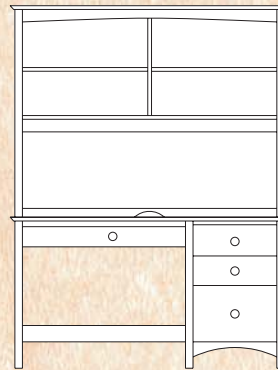

# Newport Collection

Nightstand  
5701  
22"W x 21"D x 24"H

Armoire / Wardrobe  
5705  
41"W x 21"D x 72"H

Small 5 Drawer Chest  
5710  
33"W x 21"D x 46"H

Large 5 Drawer Chest  
5711  
41"W x 21"D x 46"H

Small Mirror  
5770  
30"W x 40"H

Small Accessory Chest  
5780  
35"W x 10"D x 6"H

2 Over 2 Four Drawer Chest  
5715  
41"W x 21"D x 34"H

Landscape Mirror  
5771  
43"W x 40"H

Large Accessory Chest  
5781  
47"W x 10"D x 6"H

7 Drawer Dresser  
5720  
60"W x 21"D x 34"H

Large Desk Hutch  
5755  
52"W x 13"D x 42"H

Large Desk  
5750  
52"W x 25"D x 30"H

Small Bookcase  
5760  
36"W x 12"D x 48"H

Large Bookcase  
5761  
36"W x 12"D x 72"H

Bow back chair  
4001  
20"W x 17"D x 35"H  
17" seat height

The Newport collection is available in Maple wood in several finishes and finish combinations.  
Refer to Finish Options page in price list for available finishes.