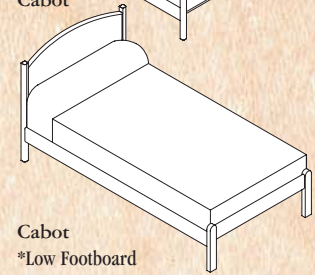

Cabot

Cabot
*Low Footboard

Twin Bed
9251
42"W x 79"D x 38"H

Full Bed
9252
57"W x 79"D x 38"H

Queen Bed
9253
63"W x 85"D x 38"H

King Bed
9254
79"W x 85"D x 38"H

Cal. King Bed
9255
75"W x 88"D x 38"H