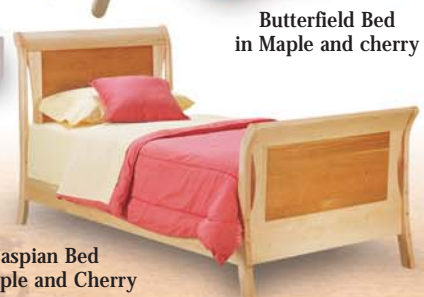

# Butterfield Collection

Ellen Bed  
in Maple and Cherry

Morgan Bed  
Cherry Stain

Butterfield Bed  
in Maple and cherry

Magic Day Bed  
White

Haystack Bed  
White

Caspian Bed  
in Maple and Cherry

VERMONT PRECISION WOODWORKS  
FINE QUALITY - HARDWOOD FURNITURE

6 Drawer Dresser & Hutch

10 Drawer Dresser & Landscape Mirror

Armoire/Wardrobe Top & 2 Drawer Chest

Small Bookcase

Large Bookcase  
Cinnamon finish

Large Pedestal Desk &  
Large Bookcase Desk Hutch

Bow Back chair in Cherry Wood  
Bow Back chair in Natural Maple