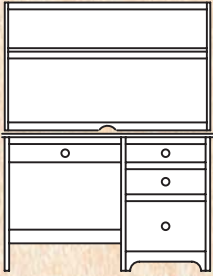

**45" Combo Unit**  
2237  
45"W x 21"D x 34"H

**Small 5 Drawer Chest**  
2250  
30"W x 21"D x 46"H

**Large 5 Drawer Chest**  
2255  
39"W x 21"D x 46"H

**Lingerie Chest**  
2280  
22"W x 18"D x 54"H

**6 Drawer Dresser Hutch**  
3248  
58"W x 11"D x 36"H

**6 Drawer Dresser**  
2260  
58"W x 21"D x 30"H

**Landscape Mirror**  
5230  
44"W x 2"D x 37"H

**10 Drawer Dresser**  
2290  
68"W x 21"D x 36"H

**Mirror (small)**  
5220  
30"W x 2"D x 45"H

**Corner Desk Hutch**  
3242  
43"W x 11"D x 36"H

**Corner Desk**  
3203  
43"W x 21"D x 30"H

The Butterfield collection is available in Maple wood in several finishes and finish combinations. It is also available in Cherry as well as Maple and Cherry wood combinations.

Storage Cabinet Hutch  
3247  
20"W x 11"D x 36"H

Storage Cabinet  
3207  
20"W x 21"D x 30"H

Corkboard Light Desk Hutch  
3020  
45"W x 10"D x 28"H

Small Pedestal Desk  
3200  
45"W x 21"D x 30"H

Large Bookcase Desk Hutch  
3241  
52"W x 13"D x 42"H