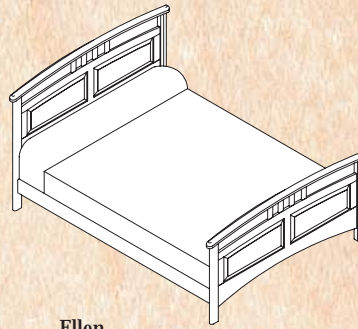

Large Pedestal Desk  
3205  
52"W x 25"D x 30"H

Large Bookcase  
3260  
30"W x 11"D x 66"H

Small Bookcase  
3250  
30"W x 11"D x 40"H

Bow Back Chair (maple)  
4001  
20"W x 17"D x 35"H  
17" seat height

Bow Back Chair (cherry)  
4001C  
20"W x 17"D x 35"H  
17" seat height

# Beds

Ellen  
MC, C

Twin Bed  
0910-X00  
44"W x 79"D x 45"H

Full Bed  
0920-X00  
59"W x 79"D x 48"H

Queen Bed  
0930-X00  
66"W x 85"D x 48"H

King Bed  
0940-X00  
81"W x 85"D x 48"H

Cal. King Bed  
0950-X00  
77"W x 88"D x 48"H