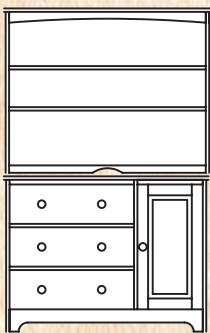

Storage Cabinet & Hutch

Corner Desk & Hutch

Small Pedestal Desk & Corkboard light Desk Hutch  
Cinnamon finish

# Butterfield Collection

**Night Stand**  
2210  
22"W x 18"D x 24"H

**2 Drawer Chest**  
2220  
39"W x 21"D x 24"H

**Armoire / Wardrobe Top**  
2225  
39"W x 21"D x 50"H  
*Note: Armoire Top includes closet rod and two adjustable shelves.*

**2 Drawer Chest**  
2220  
39"W x 21"D x 24"H

**3 Drawer Chest Hutch**  
3244  
39"W x 11"D x 36"H

**3 Drawer Chest**  
2235  
39"W x 21"D x 30"H

**Small Bookcase Desk Hutch**  
3240  
45"W x 11"D x 36"H  
*Note: Can be used on Combo Unit or 45" Pedestal Desk*

**45" Combo Unit**  
2237  
45"W x 21"D x 34"H

**Small 5 Drawer Chest**  
2250  
30"W x 21"D x 46"H

**Large 5 Drawer Chest**  
2255  
39"W x 21"D x 46"H

**Lingerie Chest**  
2280  
22"W x 18"D x 54"H

**6 Drawer Dresser Hutch**  
3248  
58"W x 11"D x 36"H