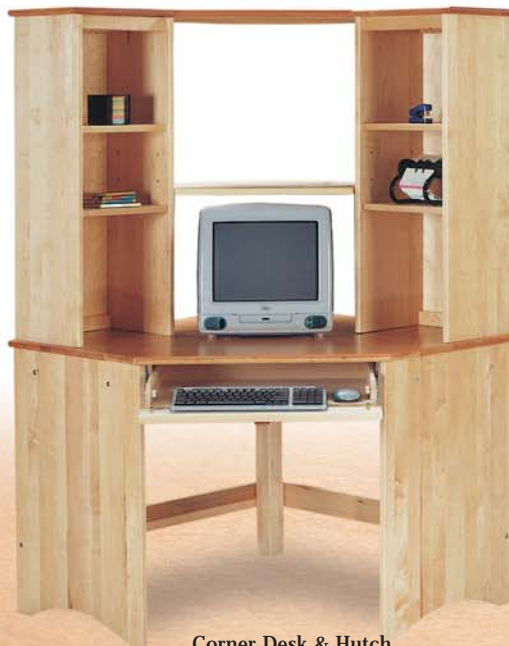

6 Drawer Dresser & Hutch

10 Drawer Dresser & Landscape Mirror

Armoire/Wardrobe Top & 2 Drawer Chest

Small Bookcase

Large Bookcase  
Cinnamon finish

Large Pedestal Desk &  
Large Bookcase Desk Hutch

Bow Back chair in Cherry Wood  
Bow Back chair in Natural Maple

Mirror (small)

Nightstand

2 Drawer Chest

3 Drawer Chest & Hutch

Combo Unit & Small Bookcase Desk Hutch

Lingerie Chest

Small 5 Drawer Chest

Large 5 Drawer Chest  
Cinnamon finish

Storage Cabinet & Hutch

Corner Desk & Hutch

Small Pedestal Desk & Corkboard light Desk Hutch  
Cinnamon finish

**2 Drawer Chest**  
2220  
39"W x 21"D x 24"H

**3 Drawer Chest Hutch**  
3244  
39"W x 11"D x 36"H

**3 Drawer Chest**  
2235  
39"W x 21"D x 30"H

**Small Bookcase Desk Hutch**  
3240  
45"W x 11"D x 36"H  
*Note: Can be used on Combo Unit or 45" Pedestal Desk*