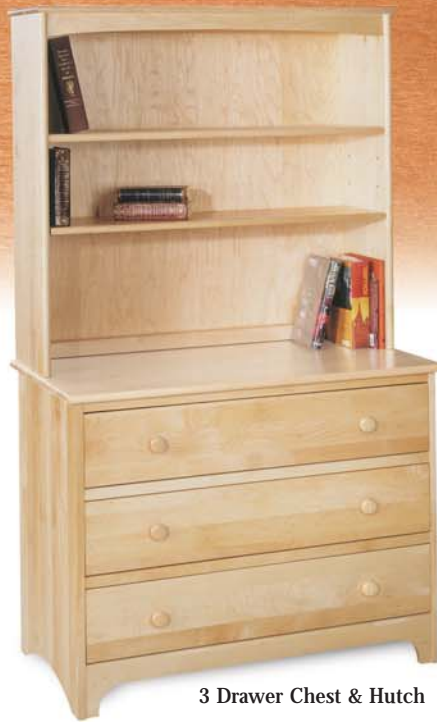

6 Drawer Dresser & Hutch

10 Drawer Dresser & Landscape Mirror

Armoire/Wardrobe Top & 2 Drawer Chest

Small Bookcase

Large Bookcase  
Cinnamon finish

Large Pedestal Desk &  
Large Bookcase Desk Hutch

Bow Back chair in Cherry Wood  
Bow Back chair in Natural Maple

Mirror (small)

Nightstand

2 Drawer Chest

3 Drawer Chest & Hutch

Combo Unit & Small Bookcase Desk Hutch

Lingerie Chest

Small 5 Drawer Chest

Large 5 Drawer Chest  
Cinnamon finish

Storage Cabinet & Hutch

Corner Desk & Hutch

Small Pedestal Desk & Corkboard light Desk Hutch  
Cinnamon finish

# Butterfield Collection

**Night Stand**  
2210  
22"W x 18"D x 24"H

**2 Drawer Chest**  
2220  
39"W x 21"D x 24"H

**Armoire / Wardrobe Top**  
2225  
39"W x 21"D x 50"H  
*Note: Armoire Top includes closet rod and two adjustable shelves.*