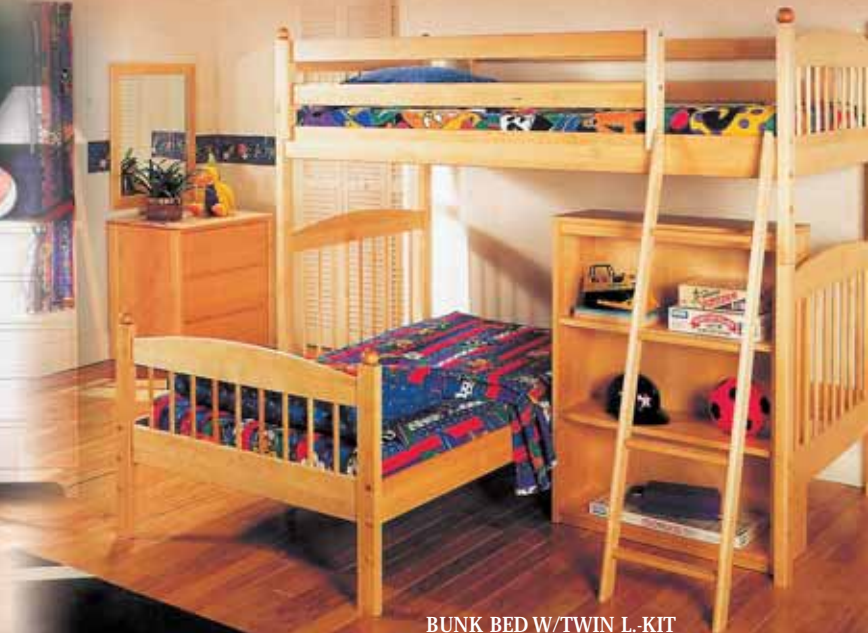

# Bed Accessories

BUNK BED W/FULL L-KIT

BUNK BED W/TWIN L-KIT

MAGIC-DAY BED OPEN

MAGIC-DAY BED CLOSED

BUNK BED W/FULL PARALLEL KIT

HANGING SHELF

SINGLE STORAGE DRAWER

LOW FOOTBOARD OPTIONS