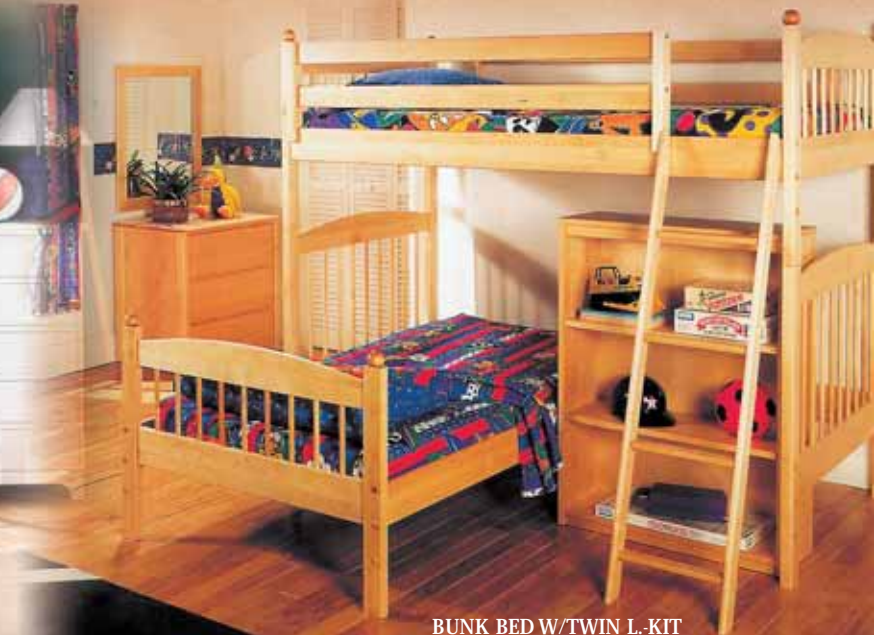

Bed Accessories

BUNK BED W/FULL L-KIT

BUNK BED W/TWIN L-KIT

MAGIC-DAY BED OPEN

MAGIC-DAY BED CLOSED

BUNK BED W/FULL PARALLEL KIT

HANGING SHELF

SINGLE STORAGE DRAWER

LOW FOOTBOARD OPTIONS